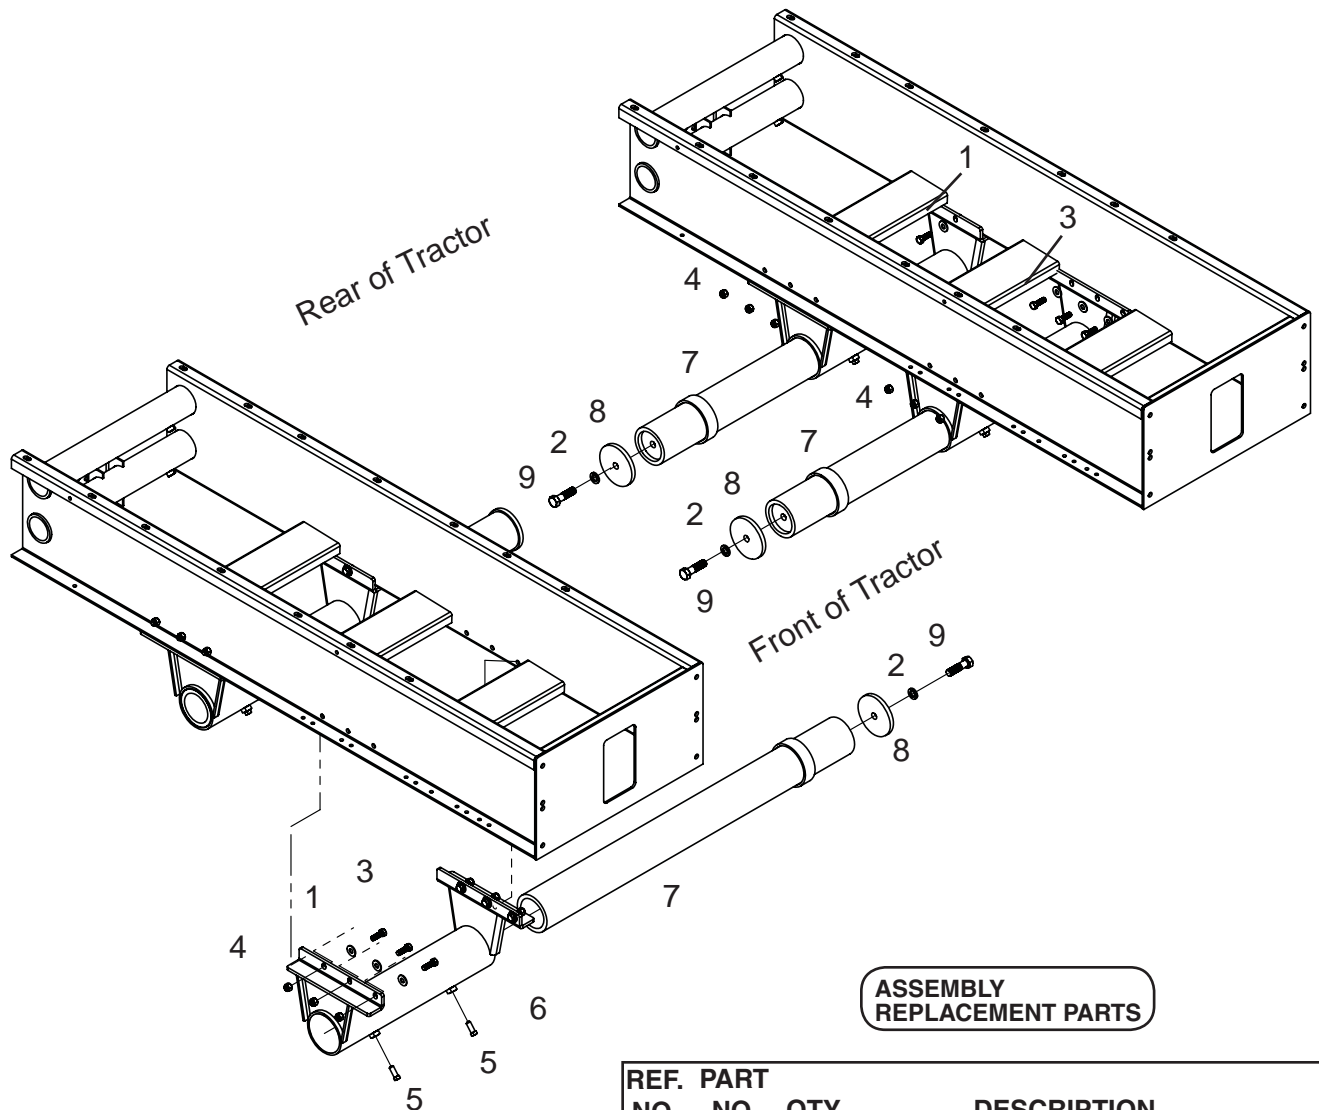

# SIDEQUEST<sup>®</sup>

by Demco

1-10  
AC20073,rev1

**John Deere**  
8000 RT

**ASSEMBLY  
REPLACEMENT PARTS**

**BOLT TORQUE  
SPECIFICATIONS**

**STANDARD BOLTS:**

Size	Grade	Torque
1/2"	5	75 ft/lbs.
3/4"	5	290 ft/lbs.

**READ complete manual CAREFULLY  
BEFORE attempting operation.**

REF. PART NO.	PART NO.	QTY.	DESCRIPTION
1.	00085	24	1/2" Flat Washer
2.	00253	4	3/4" Lockwasher
3.	01254	24	1/2"NC x 1.50 Hex Head Bolt (Gr. 5)
4.	02178	24	1/2"NC Nylon Insert Lock Nut
5.	06102	16	Set Screw 1/2" x 1-1/4 Cup Point
6.	13622-35	4	Sidequest Tank Bracket
7.	13623-35	4	Tube Mounting Bracket
8.	13054-35	4	End Cap
9.	13055	4	3/4"NF x 2-3/4 Hex Head Bolt (Gr. 5)