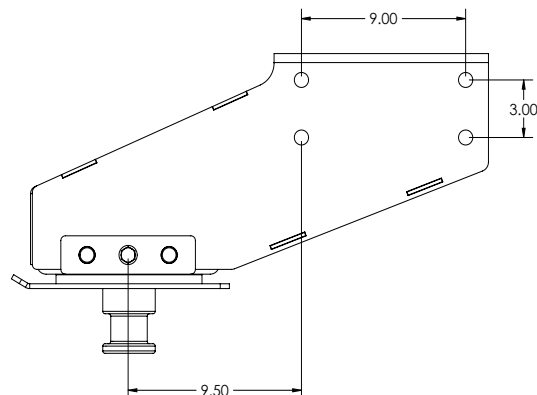

# Glide Ride Measurement Guideline

**Model# - GR21FBX730**  
**Order # - 8250002**  
**Weight Rating - 21,000 lbs.**  
**Mounting Bolts - 5/8"**  
**Pin Box Width - 12 1/2"**  
**Replaces Pin Boxes**  
Fabex 730  
Fabex 530

**Model# - GR21FBX520**  
**Order # - 8250014**  
**Weight Rating - 21,000 lbs.**  
**Mounting Bolts - 5/8"**  
**Pin Box Width - 12 1/2"**  
**Replaces Pin Boxes**  
Fabex 520

**Model# - GR19FBX765**  
**Order # - 8250001**  
**Weight Rating - 19,000 lbs.**  
**Mounting Bolts - 5/8"**  
**Pin Box Width - 12 1/2"**  
**Replaces Pin Boxes**  
Fabex 765  
Fabex 503  
Fabex 500

**Model# - GR21YW**  
**Order # - 8250005 Nu-WA 8250020 Demco**  
**Weight Rating - 21,000 lbs.**  
**Mounting Bolts - 3/4"**  
**Pin Box Width - 12"**  
**Replaces Pin Boxes**  
Youngs Welding Medium

**Model# - GR19YW**  
**Order # - 8250009 Nu-WA 8250022 Demco**  
**Weight Rating - 19,000 lbs.**  
**Mounting Bolts - 3/4"**  
**Pin Box Width - 12"**  
**Replaces Pin Boxes**  
Youngs Welding Long

**Model# - GR21LIP1116**  
**Order # - 8250007 Nu-WA 8250021 Demco**  
**Weight Rating - 21,000 lbs.**  
**Mounting Bolts - 5/8"**  
**Pin Box Width - 12 1/2"**  
**Replaces Pin Boxes**  
Lippert 1116