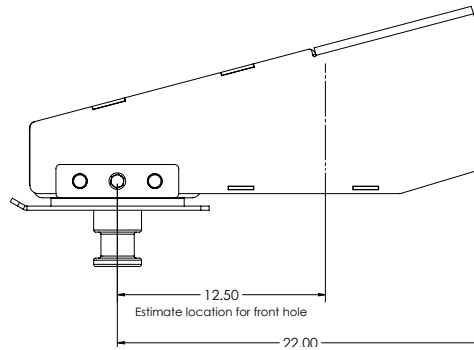

**Model# - GR19LIP1621**  
**Order # - 8250008**  
**Weight Rating - 19,000 lbs.**  
**Mounting Bolts - 5/8"**  
**Pin Box Width - 12"**  
**Replaces Pin Boxes**  
Lippert 1621

**Model# - GR21VENT**  
**Order # - 8250012**  
**Weight Rating - 21,000 lbs.**  
**Mounting Bolts - 1/2"**  
**Pin Box Width - 12"**  
**Replaces Pin Boxes**  
Venture CJ13515  
Venture CJ13517

**Model# - GR21LND7910**  
**Order # - 8250010**  
**Weight Rating - 21,000 lbs.**  
**Mounting Bolts - 1/2"**  
**Pin Box Width - 14"**  
**Replaces Pin Boxes**  
Leland 7910

**Model# - GR19LND7920**  
**Order # - 8250011**  
**Weight Rating - 19,000 lbs.**  
**Mounting Bolts - 1/2"**  
**Pin Box Width - 14"**  
**Replaces Pin Boxes**  
Leland 7920

**Model# - GR19FBX665**  
**Order # - 8250019**  
**Weight Rating - 19,000 lbs.**  
**Mounting Bolts - 1/2"**  
**Pin Box Width - 12"**  
**Replaces Pin Boxes**  
Fabex 665

**Model# - GR21UNIVERSAL**  
**Order # - 8250017**  
**Weight Rating - 21,000 lbs.**  
**Mounting Bolts - N/A**  
**Pin Box Width - 12"**  
Universal