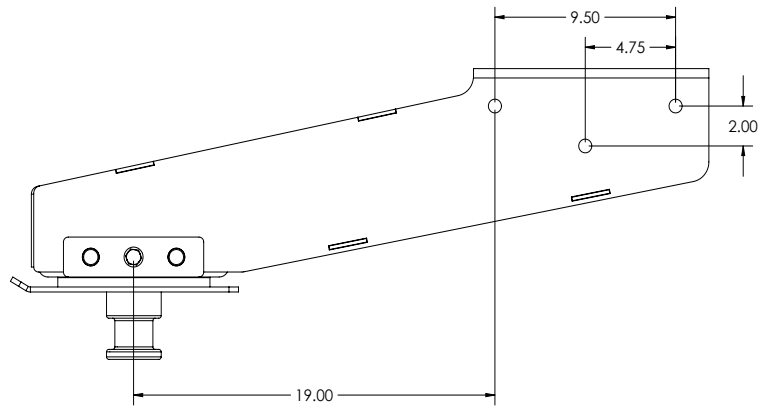

# Glide Ride Measurement Guideline

**Model# - GR21FBX730**  
**Order # - 8250002**  
**Weight Rating - 21,000 lbs.**  
**Mounting Bolts - 5/8"**  
**Pin Box Width - 12 1/2"**  
**Replaces Pin Boxes**  
Fabex 730  
Fabex 530

**Model# - GR21FBX520**  
**Order # - 8250014**  
**Weight Rating - 21,000 lbs.**  
**Mounting Bolts - 5/8"**  
**Pin Box Width - 12 1/2"**  
**Replaces Pin Boxes**  
Fabex 520

**Model# - GR19FBX765**  
**Order # - 8250001**  
**Weight Rating - 19,000 lbs.**  
**Mounting Bolts - 5/8"**  
**Pin Box Width - 12 1/2"**  
**Replaces Pin Boxes**  
Fabex 765  
Fabex 503  
Fabex 500

**Model# - GR21YW**  
**Order # - 8250005 Nu-WA 8250020 Demco**  
**Weight Rating - 21,000 lbs.**  
**Mounting Bolts - 3/4"**  
**Pin Box Width - 12"**  
**Replaces Pin Boxes**  
Youngs Welding Medium

**Model# - GR19YW**  
**Order # - 8250009 Nu-WA 8250022 Demco**  
**Weight Rating - 19,000 lbs.**  
**Mounting Bolts - 3/4"**  
**Pin Box Width - 12"**  
**Replaces Pin Boxes**  
Youngs Welding Long

**Model# - GR21LIP1116**  
**Order # - 8250007 Nu-WA 8250021 Demco**  
**Weight Rating - 21,000 lbs.**  
**Mounting Bolts - 5/8"**  
**Pin Box Width - 12 1/2"**  
**Replaces Pin Boxes**  
Lippert 1116