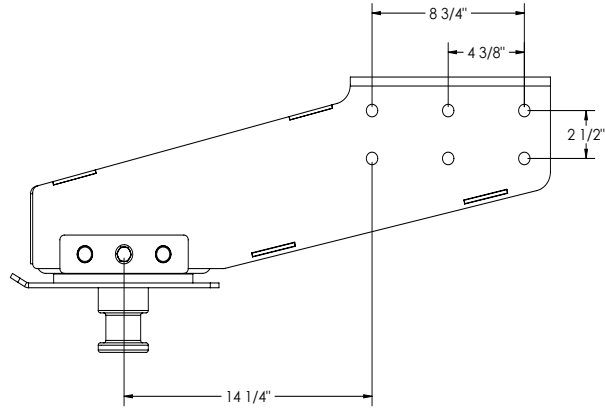

# Glide Ride Measurement Guideline

**Model# - GR21FBX730**  
**Order # - 8250002**  
**Weight Rating - 21,000 lbs.**  
**Mounting Bolts - 5/8"**  
**Pin Box Width - 12 1/2"**  
**Replaces Pin Boxes**  
Fabex 730  
Fabex 530

**Model# - GR21FBX520**  
**Order # - 8250014**  
**Weight Rating - 21,000 lbs.**  
**Mounting Bolts - 5/8"**  
**Pin Box Width - 12 1/2"**  
**Replaces Pin Boxes**  
Fabex 520

**Model# - GR19FBX765**  
**Order # - 8250001**  
**Weight Rating - 19,000 lbs.**  
**Mounting Bolts - 5/8"**  
**Pin Box Width - 12 1/2"**  
**Replaces Pin Boxes**  
Fabex 765  
Fabex 503  
Fabex 500

**Model# - GR21YW**  
**Order # - 8250005 Nu-WA 8250020 Demco**  
**Weight Rating - 21,000 lbs.**  
**Mounting Bolts - 3/4"**  
**Pin Box Width - 12"**  
**Replaces Pin Boxes**  
Youngs Welding Medium

**Model# - GR19YW**  
**Order # - 8250009 Nu-WA 8250022 Demco**  
**Weight Rating - 19,000 lbs.**  
**Mounting Bolts - 3/4"**  
**Pin Box Width - 12"**  
**Replaces Pin Boxes**  
Youngs Welding Long

**Model# - GR21LIP1116**  
**Order # - 8250007 Nu-WA 8250021 Demco**  
**Weight Rating - 21,000 lbs.**  
**Mounting Bolts - 5/8"**  
**Pin Box Width - 12 1/2"**  
**Replaces Pin Boxes**  
Lippert 1116