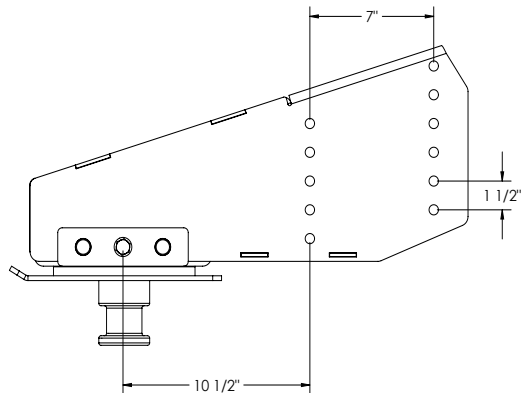

Model# - GR21LND7910
Order # - 8250010
Weight Rating - 21,000 lbs.
Mounting Bolts - 1/2"
Pin Box Width - 14"
Replaces Pin Boxes
Leland 7910