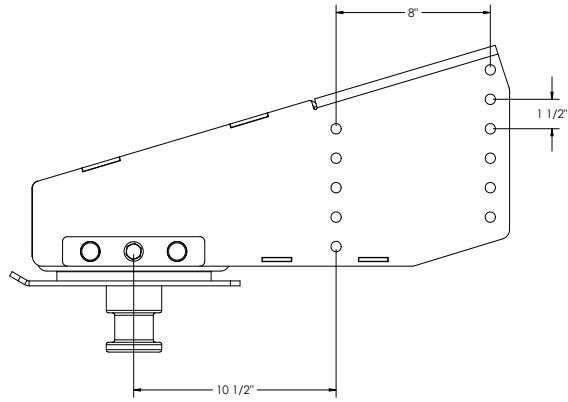

Model# - GR21VENT
Order # - 8250012
Weight Rating - 21,000 lbs.
Mounting Bolts - 1/2"
Pin Box Width - 12"
Replaces Pin Boxes
Venture CJ13515
Venture CJ13517