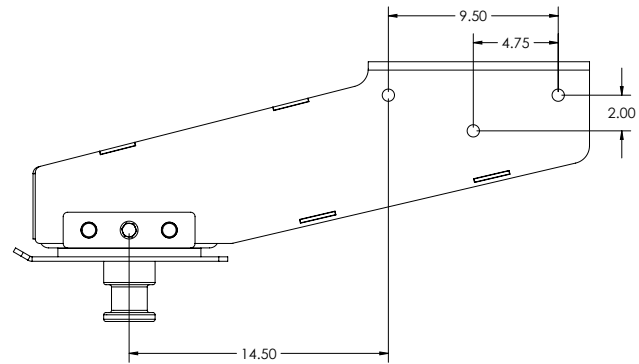

# Glide Ride Measurement Guideline

**Model# - GR21FBX730**  
**Order # - 8250002**  
**Weight Rating - 21,000 lbs.**  
**Mounting Bolts - 5/8"**  
**Pin Box Width - 12 1/2"**  
**Replaces Pin Boxes**  
Fabex 730  
Fabex 530

**Model# - GR21FBX520**  
**Order # - 8250014**  
**Weight Rating - 21,000 lbs.**  
**Mounting Bolts - 5/8"**  
**Pin Box Width - 12 1/2"**  
**Replaces Pin Boxes**  
Fabex 520

**Model# - GR19FBX765**  
**Order # - 8250001**  
**Weight Rating - 19,000 lbs.**  
**Mounting Bolts - 5/8"**  
**Pin Box Width - 12 1/2"**  
**Replaces Pin Boxes**  
Fabex 765  
Fabex 503  
Fabex 500

**Model# - GR21YW**  
**Order # - 8250005 Nu-WA 8250020 Demco**  
**Weight Rating - 21,000 lbs.**  
**Mounting Bolts - 3/4"**  
**Pin Box Width - 12"**  
**Replaces Pin Boxes**  
Youngs Welding Medium

**Model# - GR19LIP1716**  
**Order # - 8250006 Nu-WA 8250018 Demco**  
**Weight Rating - 19,000 lbs.**  
**Mounting Bolts - 5/8"**  
**Pin Box Width - 12 1/2"**  
**Replaces Pin Boxes**  
Lippert 1716