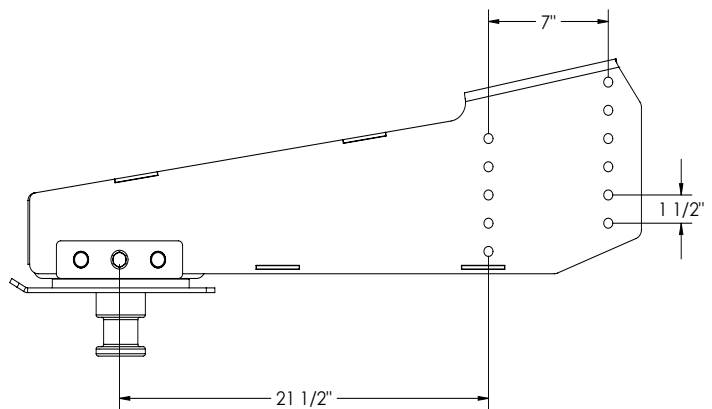

Model# - GR19LND7920
Order # - 8250011
Weight Rating - 19,000 lbs.
Mounting Bolts - 1/2"
Pin Box Width - 14"
Replaces Pin Boxes
Leland 7920