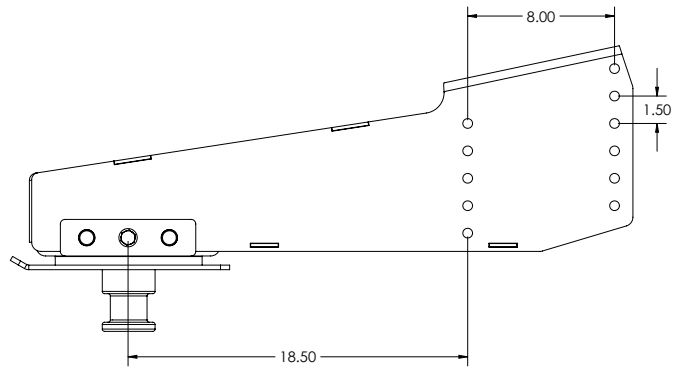

Model# - GR19VENT
Order # - 8250013
Weight Rating - 19,000 lbs.
Mounting Bolts - 1/2"
Pin Box Width - 12"
Replaces Pin Boxes
Venture CJ20515
Venture CJ20517
M-Tec RVPN1409