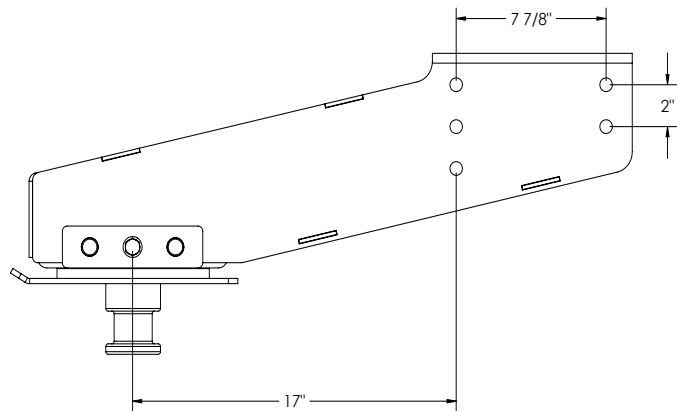

Model# - GR19LIP1621
Order # - 8250008
Weight Rating - 19,000 lbs.
Mounting Bolts - 5/8"
Pin Box Width - 12"
Replaces Pin Boxes
Lippert 1621