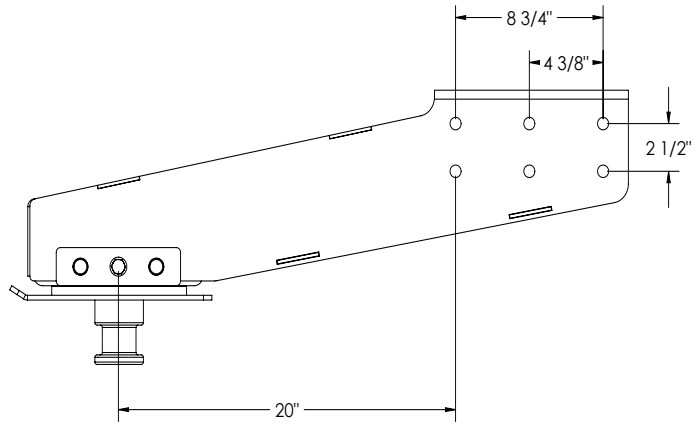

**Model# - GR21FBX520**  
**Order # - 8250014**  
**Weight Rating - 21,000 lbs.**  
**Mounting Bolts - 5/8"**  
**Pin Box Width - 12 1/2"**  
**Replaces Pin Boxes**  
Fabex 520

**Model# - GR19FBX765**  
**Order # - 8250001**  
**Weight Rating - 19,000 lbs.**  
**Mounting Bolts - 5/8"**  
**Pin Box Width - 12 1/2"**  
**Replaces Pin Boxes**  
Fabex 765  
Fabex 503  
Fabex 500

**Model# - GR21YW**  
**Order # - 8250005 Nu-WA 8250020 Demco**  
**Weight Rating - 21,000 lbs.**  
**Mounting Bolts - 3/4"**  
**Pin Box Width - 12"**  
**Replaces Pin Boxes**  
Youngs Welding Medium

**Model# - GR19YW**  
**Order # - 8250009 Nu-WA 8250022 Demco**  
**Weight Rating - 19,000 lbs.**  
**Mounting Bolts - 3/4"**  
**Pin Box Width - 12"**  
**Replaces Pin Boxes**  
Youngs Welding Long

**Model# - GR21LIP1116**  
**Order # - 8250007 Nu-WA 8250021 Demco**  
**Weight Rating - 21,000 lbs.**  
**Mounting Bolts - 5/8"**  
**Pin Box Width - 12 1/2"**  
**Replaces Pin Boxes**  
Lippert 1116

**Model# - GR19LIP1716**  
**Order # - 8250006 Nu-WA 8250018 Demco**  
**Weight Rating - 19,000 lbs.**  
**Mounting Bolts - 5/8"**  
**Pin Box Width - 12 1/2"**  
**Replaces Pin Boxes**  
Lippert 1716