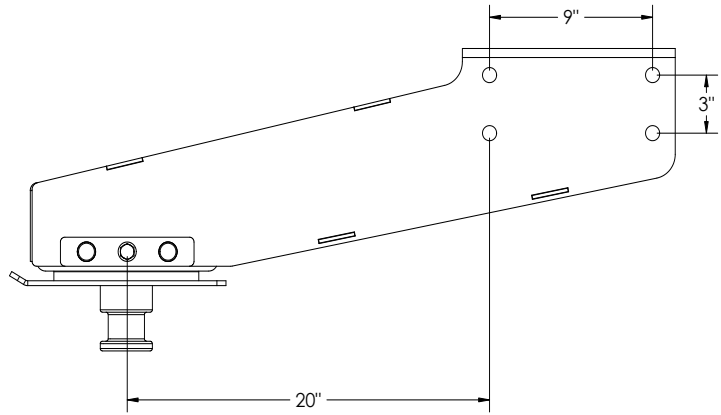

# Glide Ride Measurement Guideline

**Model# - GR21FBX730**  
**Order # - 8250002**  
**Weight Rating - 21,000 lbs.**  
**Mounting Bolts - 5/8"**  
**Pin Box Width - 12 1/2"**  
**Replaces Pin Boxes**  
Fabex 730  
Fabex 530

**Model# - GR21FBX520**  
**Order # - 8250014**  
**Weight Rating - 21,000 lbs.**  
**Mounting Bolts - 5/8"**  
**Pin Box Width - 12 1/2"**  
**Replaces Pin Boxes**  
Fabex 520

**Model# - GR19FBX765**  
**Order # - 8250001**  
**Weight Rating - 19,000 lbs.**  
**Mounting Bolts - 5/8"**  
**Pin Box Width - 12 1/2"**  
**Replaces Pin Boxes**  
Fabex 765  
Fabex 503  
Fabex 500

**Model# - GR21YW**  
**Order # - 8250005 Nu-WA 8250020 Demco**  
**Weight Rating - 21,000 lbs.**  
**Mounting Bolts - 3/4"**  
**Pin Box Width - 12"**  
**Replaces Pin Boxes**  
Youngs Welding Medium

**Model# - GR19YW**  
**Order # - 8250009 Nu-WA 8250022 Demco**  
**Weight Rating - 19,000 lbs.**  
**Mounting Bolts - 3/4"**  
**Pin Box Width - 12"**  
**Replaces Pin Boxes**  
Youngs Welding Long

**Model# - GR21LIP1116**  
**Order # - 8250007 Nu-WA 8250021 Demco**  
**Weight Rating - 21,000 lbs.**  
**Mounting Bolts - 5/8"**  
**Pin Box Width - 12 1/2"**  
**Replaces Pin Boxes**  
Lippert 1116