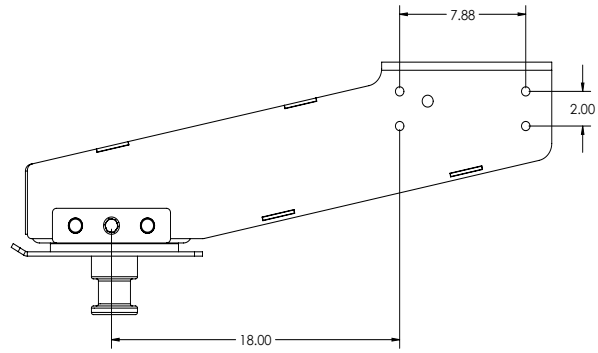

Model# - GR19FBX665
Order # - 8250019
Weight Rating - 19,000 lbs.
Mounting Bolts - 1/2"
Pin Box Width - 12"
Replaces Pin Boxes
Fabex 665