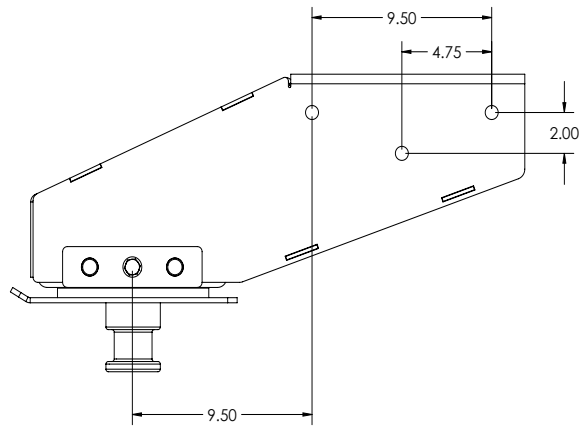

# Glide Ride Measurement Guideline

**Model# - GR21FBX730**  
**Order # - 8250002**  
**Weight Rating - 21,000 lbs.**  
**Mounting Bolts - 5/8"**  
**Pin Box Width - 12 1/2"**  
**Replaces Pin Boxes**  
Fabex 730  
Fabex 530

**Model# - GR21FBX520**  
**Order # - 8250014**  
**Weight Rating - 21,000 lbs.**  
**Mounting Bolts - 5/8"**  
**Pin Box Width - 12 1/2"**  
**Replaces Pin Boxes**  
Fabex 520

**Model# - GR19FBX765**  
**Order # - 8250001**  
**Weight Rating - 19,000 lbs.**  
**Mounting Bolts - 5/8"**  
**Pin Box Width - 12 1/2"**  
**Replaces Pin Boxes**  
Fabex 765  
Fabex 503  
Fabex 500

**Model# - GR21YW**  
**Order # - 8250005 Nu-WA 8250020 Demco**  
**Weight Rating - 21,000 lbs.**  
**Mounting Bolts - 3/4"**  
**Pin Box Width - 12"**  
**Replaces Pin Boxes**  
Youngs Welding Medium

**Model# - GR19YW**  
**Order # - 8250009 Nu-WA 8250022 Demco**  
**Weight Rating - 19,000 lbs.**  
**Mounting Bolts - 3/4"**  
**Pin Box Width - 12"**  
**Replaces Pin Boxes**  
Youngs Welding Long

**Model# - GR21LIP1116**  
**Order # - 8250007 Nu-WA 8250021 Demco**  
**Weight Rating - 21,000 lbs.**  
**Mounting Bolts - 5/8"**  
**Pin Box Width - 12 1/2"**  
**Replaces Pin Boxes**  
Lippert 1116